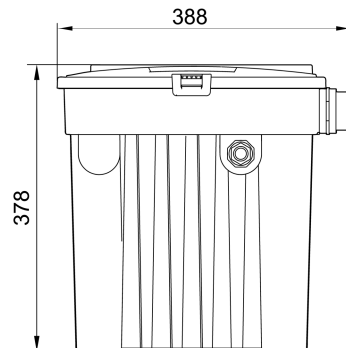

FTF0003

Flow-through
pond filter FTF 5000

 \Rightarrow 1.8 kg

 \Rightarrow l/h \Rightarrow max. 2000 l/h

Flow-through
pond filter FTF 8000

 \Rightarrow 2.2 kg

 \Rightarrow l/h \Rightarrow max. 2000 l/h

FTF0008