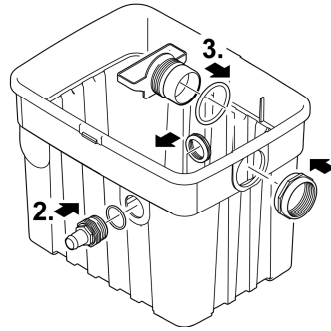

FTF0003

Flow-through
pond filter FTF 5000

 \Rightarrow 1.8 kg

 \Rightarrow l/h \Rightarrow max. 2000 l/h

Flow-through
pond filter FTF 8000

 \Rightarrow 2.2 kg

 \Rightarrow l/h \Rightarrow max. 2000 l/h

FTF0008

1. ↑

FTF0004

FTF0009

- ☹️ ⚠️ cleaning
- ☹️ cleaning
- 😊

FTF0006

FTF0007

Flow-through pond filter Set FTF 5000/8000

Pond Clarifier
PC UVC 9 W