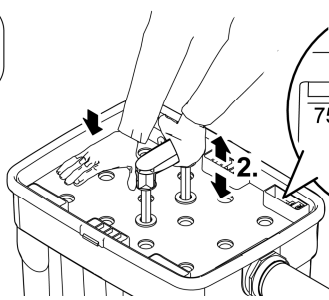

- ☹️ ⚠️ cleaning
- ☹️ cleaning
- 😊

FTF0006