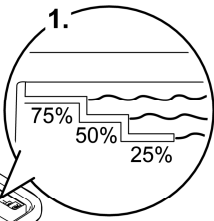

- ☹️ ⚠️ cleaning
- ☹️ cleaning
- 😊

FTF0006