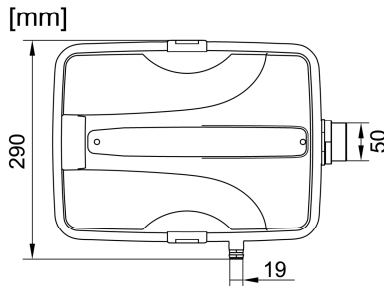

FTF0003

Flow-through
pond filter FTF 5000

 \Rightarrow 1.8 kg

 \Rightarrow l/h \Rightarrow max. 2000 l/h

Flow-through
pond filter FTF 8000

 \Rightarrow 2.2 kg

 \Rightarrow l/h \Rightarrow max. 2000 l/h

FTF0008