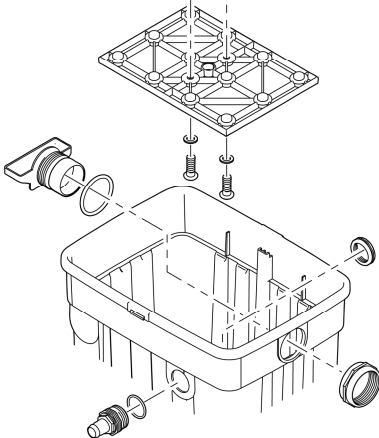

Pond Pump
PP-2500

FTF0005

Pos.	
1	85513
2	85514

Flow-through pond filter FTF 8000

Flow-through pond filter FTF 5000

Aquanique GmbH
Fuhrmannstraße 6
D-95030 Hof · Germany

Questions or concerns?
support.eu@aquanique.de