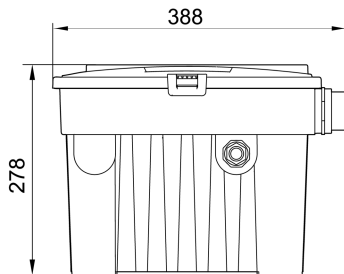

FTF0003

Flow-through
pond filter FTF 5000

 \Rightarrow 1.8 kg

 \Rightarrow l/h \Rightarrow max. 2000 l/h

Flow-through
pond filter FTF 8000

 \Rightarrow 2.2 kg

 \Rightarrow l/h \Rightarrow max. 2000 l/h

FTF0008