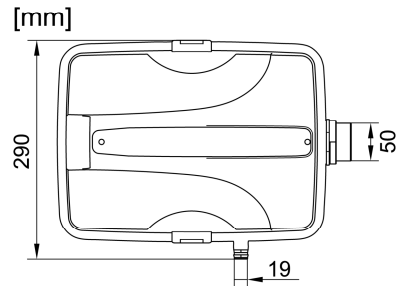

FTF0003

Flow-through
pond filter FTF 5000

 \Rightarrow 1.8 kg

 \Rightarrow l/h \Rightarrow max. 2000 l/h

Flow-through
pond filter FTF 8000

 \Rightarrow 2.2 kg

 \Rightarrow l/h \Rightarrow max. 2000 l/h

FTF0008